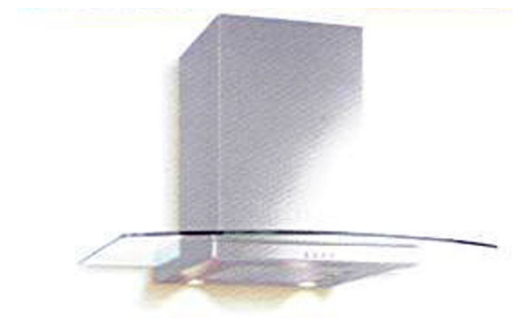

FITTED FURNITURE REFURBISHERS[®]

ACCESSORIES - COOKER HOODS

■ INTEGRATED COOKER HOOD 600MM

380mm x 600mm
STAINLESS STEEL
3 speed single motor
2 x 40 w lamps

■ STAINLESS STEEL CHIMNEY 600MM

600mm x 230mm
3 speed single motor
1 x 40 w lamp
metal filter

■ FLAT GLASS COOKER HOOD 600MM

600mm wide x 700mm high
3 speed single motor
filtered or ducted
STAINLESS STEEL
Twin halogen spotlights

■ CANOPY COOKER HOOD 600MM

520mm x 280mm
FITS INSIDE DECORATIVE CANOPY
3 speed single motor
filtered or ducted
2 x 40 w lamps
STAINLESS STEEL