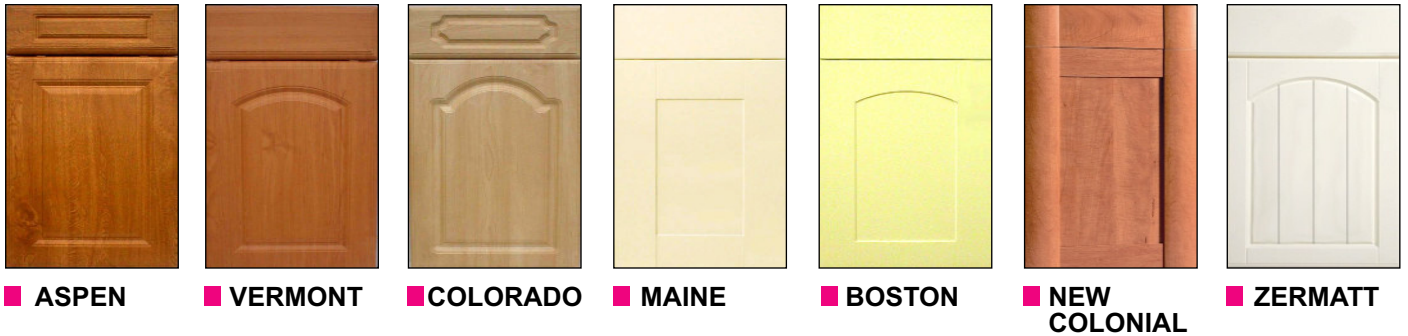

■ PALE BEECH

■ BLEACHED ASH

■ WALNUT

DOOR STYLES - GLASS DOOR RANGE

These doors are all available as glass doors:

There are 4 different styles of glass doors to choose from:

This feature door is available in either Nova or Oslo and can be glazed with clear or opaque glass. These doors can be done in any of the following modern range; Nova, Oslo & Cubist.

DOORS COLOURS AVAILABLE:

DOOR STYLES

CALYPSO RANGE

Pastel woodgrain melamine faced with a matching 3mm PVC edging.

DOORS COLOURS AVAILABLE:

■ PALE BEECH

■ CIDER PEAR

■ SWISS PEAR

■ MAPLE

■ HAWAIIAN BIRCH

NEW COLONIAL RANGE

A Shaker style five piece panelled door with a 3 piece drawer front.

DOORS COLOURS AVAILABLE:

■ MAPLE

■ SWISS PEAR

■ PALE BEECH