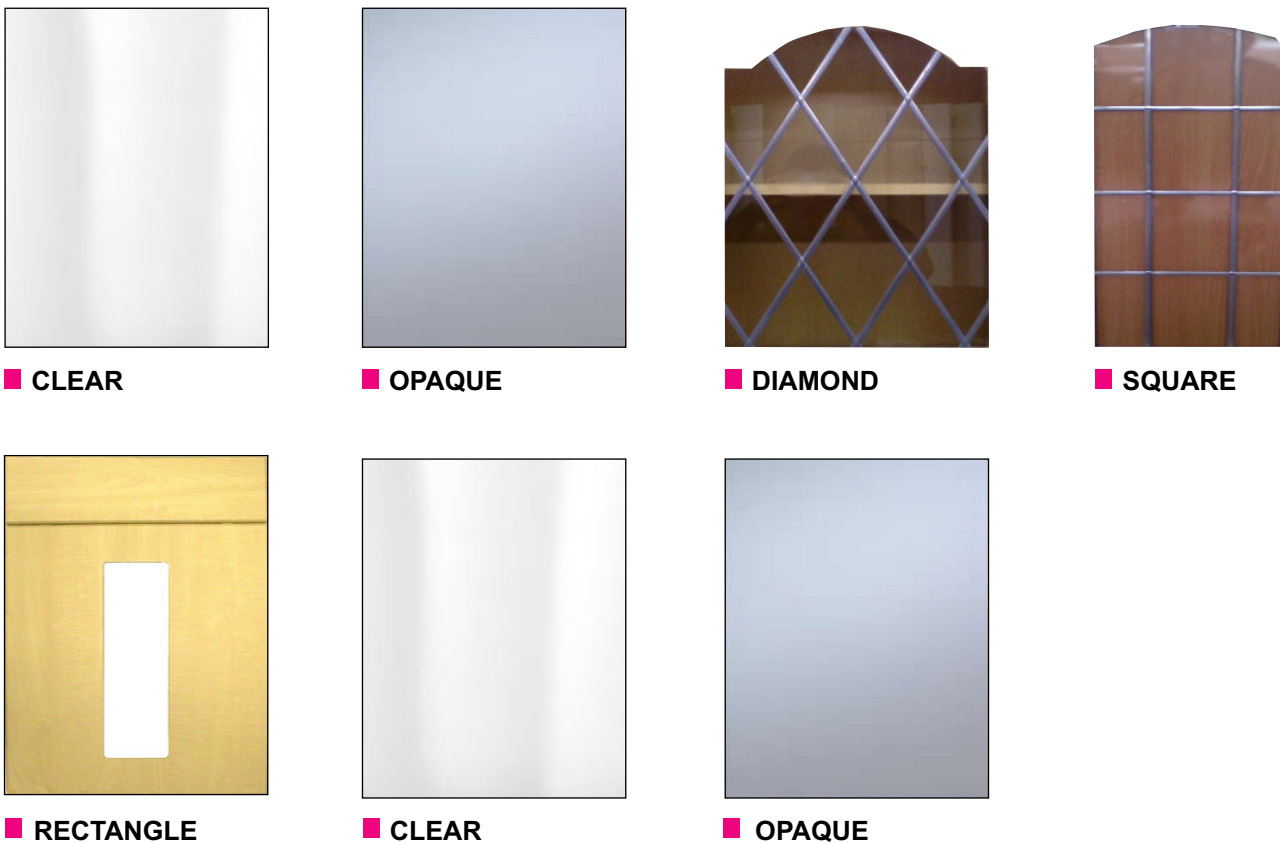

■ PALE BEECH

■ BLEACHED ASH

■ WALNUT

DOOR STYLES - GLASS DOOR RANGE

These doors are all available as glass doors:

There are 4 different styles of glass doors to choose from:

This feature door is available in either Nova or Oslo and can be glazed with clear or opaque glass. These doors can be done in any of the following modern range; Nova, Oslo & Cubist.

DOORS COLOURS AVAILABLE:

DOOR STYLES

CALYPSO RANGE

Pastel woodgrain melamine faced with a matching 3mm PVC edging.

DOORS COLOURS AVAILABLE:

■ PALE BEECH

■ CIDER PEAR

■ SWISS PEAR